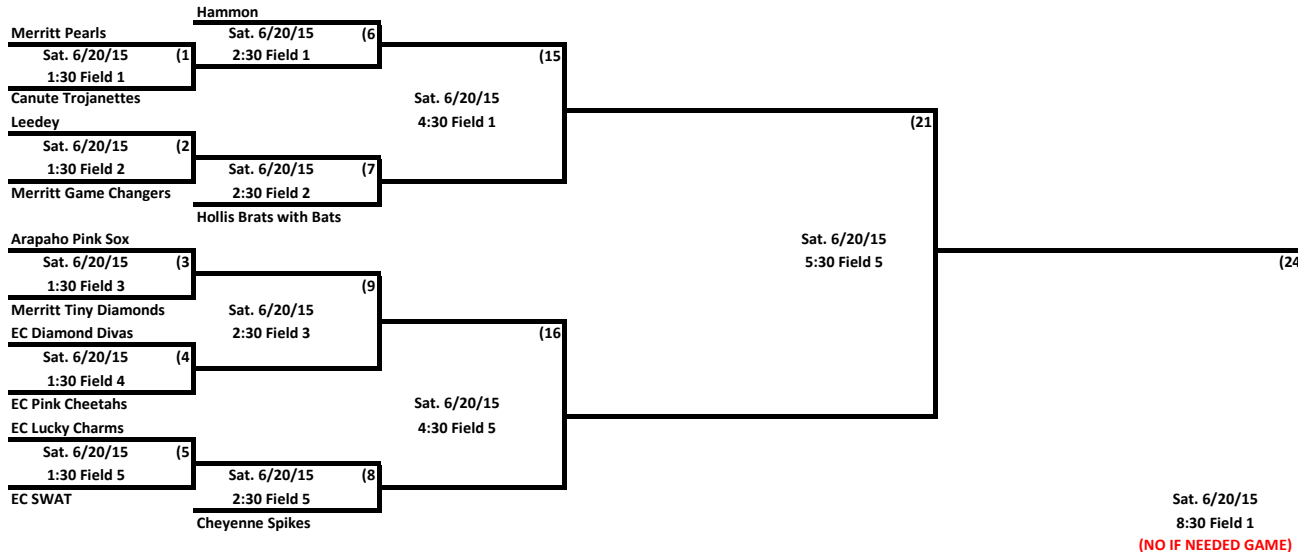

Winner's Bracket

2015 Elk City Girls Summer Softball 6U End of Season Tournament

(No new innings after 50 minutes)

Loser's Bracket